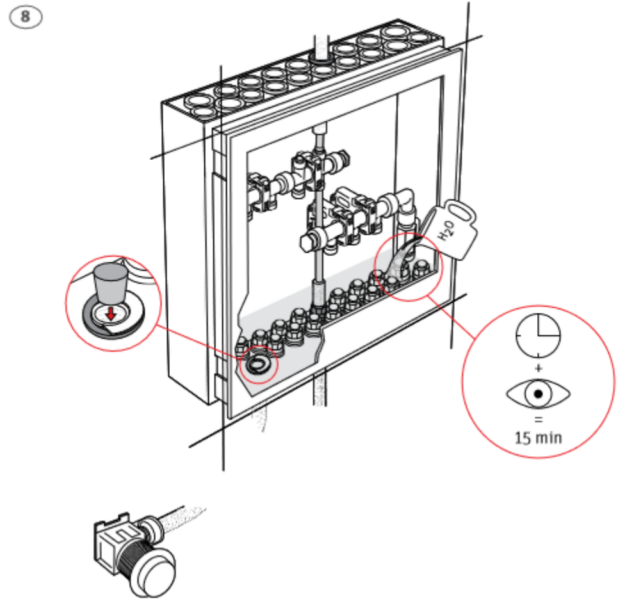

**Roth Quickskab 550 mm,
maxi with foil
- cabinet for wet zones**

Installation

German quality since 1947

Roth Quickskab 550 mm, maxi with foil - cabinet for wet zones

Roth Quickskab 550 mm, maxi with foil - cabinet for wet zones

(DK) Tekniske data

Roth Quickskab 550 mm maxi, I-Drain

Anvendelse

Materiale

VVS-nr. 046297.512

Brugsvand

ABS plast, EPDM

Tilbehør