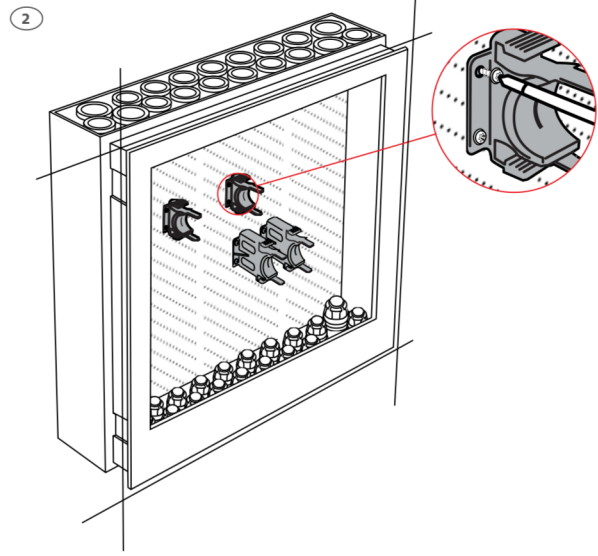

**Roth Quickskab 550 mm,
maxi with foil
- cabinet for wet zones**

Installation

German quality since 1947

Roth Quickskab 550 mm, maxi with foil - cabinet for wet zones

Roth Quickskab 550 mm, maxi with foil - cabinet for wet zones

(DK) Tekniske data

Roth Quickskab 550 mm maxi, I-Drain

Anvendelse

Materiale

VVS-nr. 046297.512

Brugsvand

ABS plast, EPDM

Tilbehør