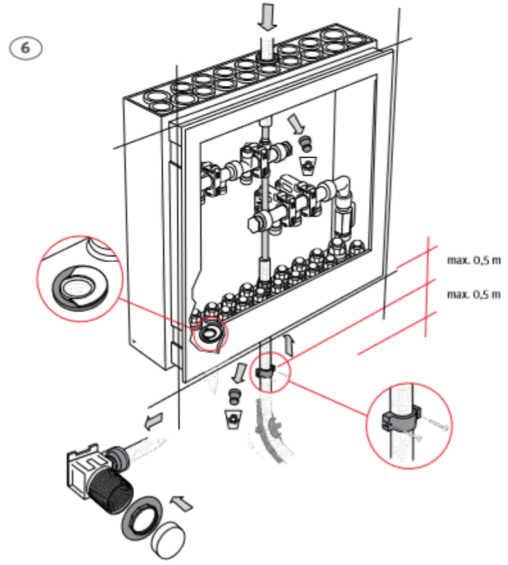

**Roth Quickskab 550 mm,
maxi with foil
- cabinet for wet zones**

Installation

German quality since 1947

Roth Quickskab 550 mm, maxi with foil - cabinet for wet zones

Roth Quickskab 550 mm, maxi with foil - cabinet for wet zones

(DK) Tekniske data

Roth Quickskab 550 mm maxi, I-Drain

Anvendelse

Materiale

VVS-nr. 046297.512

Brugsvand

ABS plast, EPDM

Tilbehør