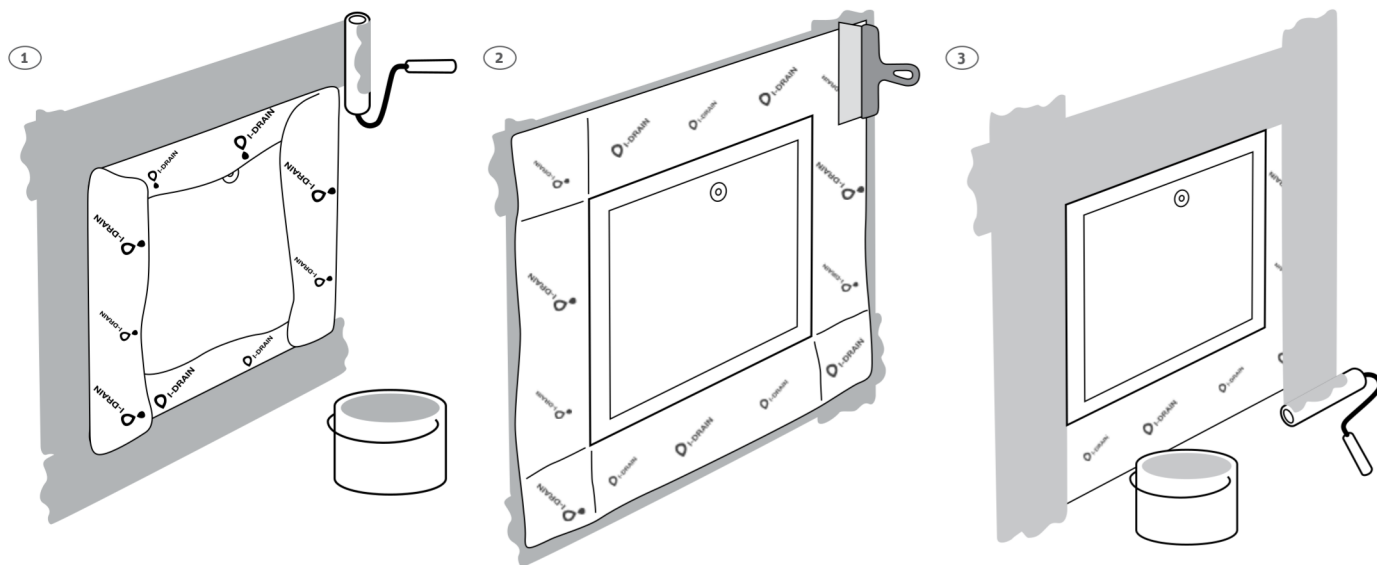

**Roth Quickskab 550 mm,
maxi with foil
- cabinet for wet zones**

Installation

German quality since 1947

Roth Quickskab 550 mm, maxi with foil - cabinet for wet zones

Roth Quickskab 550 mm, maxi with foil - cabinet for wet zones

(DK) Tekniske data

Roth Quickskab 550 mm maxi, I-Drain

Anvendelse

Materiale

VVS-nr. 046297.512

Brugsvand

ABS plast, EPDM

Tilbehør