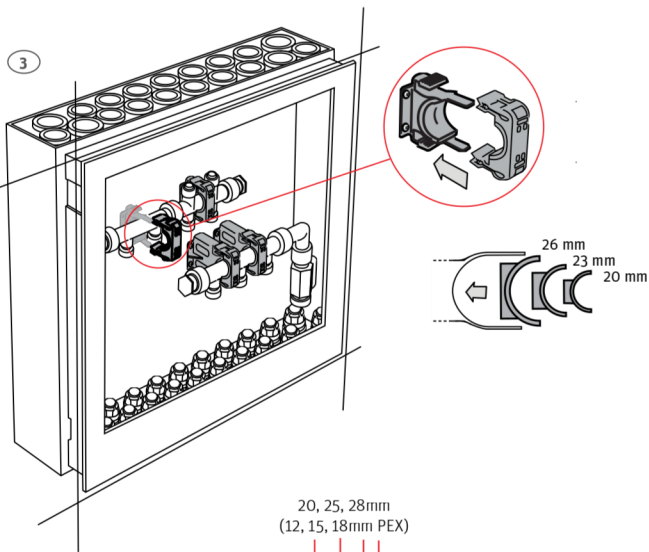

**Roth Quickskab 550 mm,
maxi with foil
- cabinet for wet zones**

Installation

German quality since 1947

Roth Quickskab 550 mm, maxi with foil - cabinet for wet zones

Roth Quickskab 550 mm, maxi with foil - cabinet for wet zones

(DK) Tekniske data

Roth Quickskab 550 mm maxi, I-Drain

Anvendelse

Materiale

VVS-nr. 046297.512

Brugsvand

ABS plast, EPDM

Tilbehør