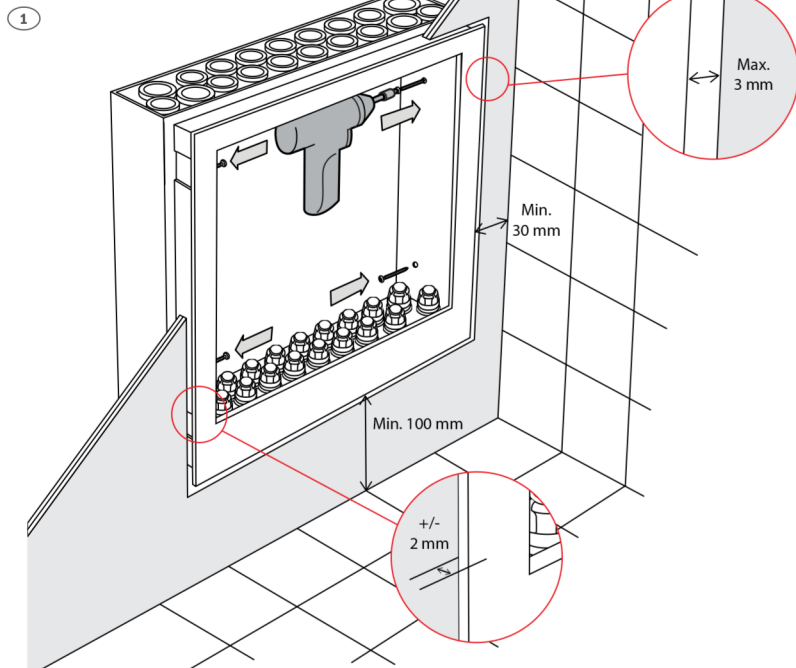

**Roth Quickskab 550 mm,
maxi with foil
- cabinet for wet zones**

Installation

German quality since 1947

Roth Quickskab 550 mm, maxi with foil - cabinet for wet zones

Roth Quickskab 550 mm, maxi with foil - cabinet for wet zones

(DK) Tekniske data

Roth Quickskab 550 mm maxi, I-Drain

Anvendelse

Materiale

VVS-nr. 046297.512

Brugsvand

ABS plast, EPDM

Tilbehør