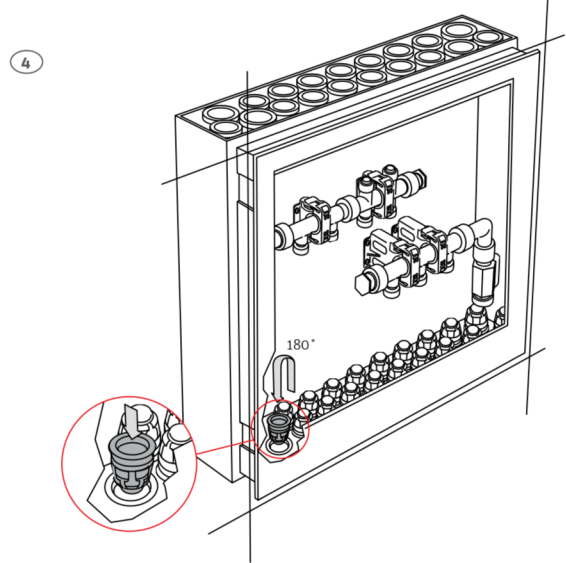

**Roth Quickskab 550 mm,
maxi with foil
- cabinet for wet zones**

Installation

German quality since 1947

Roth Quickskab 550 mm, maxi with foil - cabinet for wet zones

Roth Quickskab 550 mm, maxi with foil - cabinet for wet zones

(DK) Tekniske data

Roth Quickskab 550 mm maxi, I-Drain

Anvendelse

Materiale

VVS-nr. 046297.512

Brugsvand

ABS plast, EPDM

Tilbehør