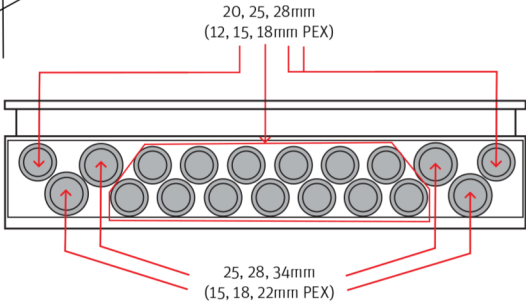

**Roth Quickskab 550 mm,
maxi with foil
- cabinet for wet zones**

Installation

German quality since 1947

Roth Quickskab 550 mm, maxi with foil - cabinet for wet zones

Roth Quickskab 550 mm, maxi with foil - cabinet for wet zones

(DK) Tekniske data

Roth Quickskab 550 mm maxi, I-Drain

Anvendelse

Materiale

VVS-nr. 046297.512

Brugsvand

ABS plast, EPDM

Tilbehør