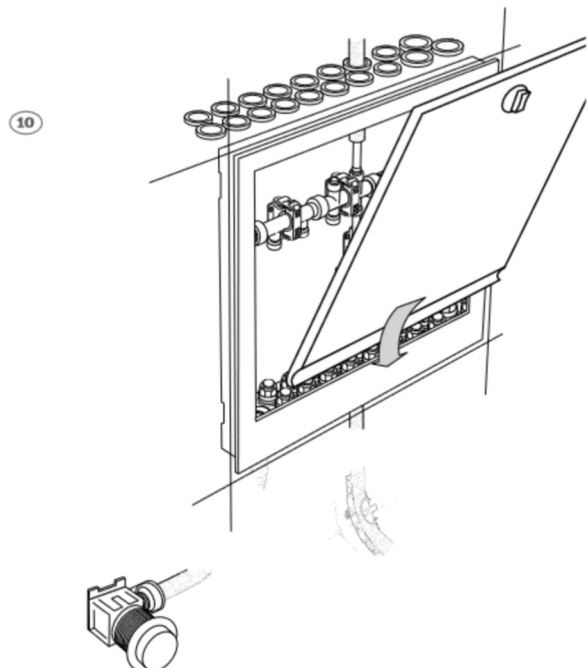

**Roth Quickskab 550 mm,
maxi with foil
- cabinet for wet zones**

Installation

German quality since 1947

Roth Quickskab 550 mm, maxi with foil - cabinet for wet zones

Roth Quickskab 550 mm, maxi with foil - cabinet for wet zones

(DK) Tekniske data

Roth Quickskab 550 mm maxi, I-Drain

Anvendelse

Materiale

VVS-nr. 046297.512

Brugsvand

ABS plast, EPDM

Tilbehør