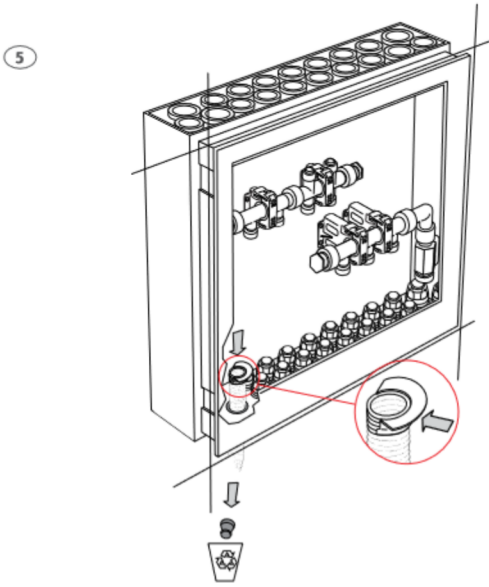

**Roth Quickskab 550 mm,
maxi with foil
- cabinet for wet zones**

Installation

German quality since 1947

Roth Quickskab 550 mm, maxi with foil - cabinet for wet zones

Roth Quickskab 550 mm, maxi with foil - cabinet for wet zones

(DK) Tekniske data

Roth Quickskab 550 mm maxi, I-Drain

Anvendelse

Materiale

VVS-nr. 046297.512

Brugsvand

ABS plast, EPDM

Tilbehør